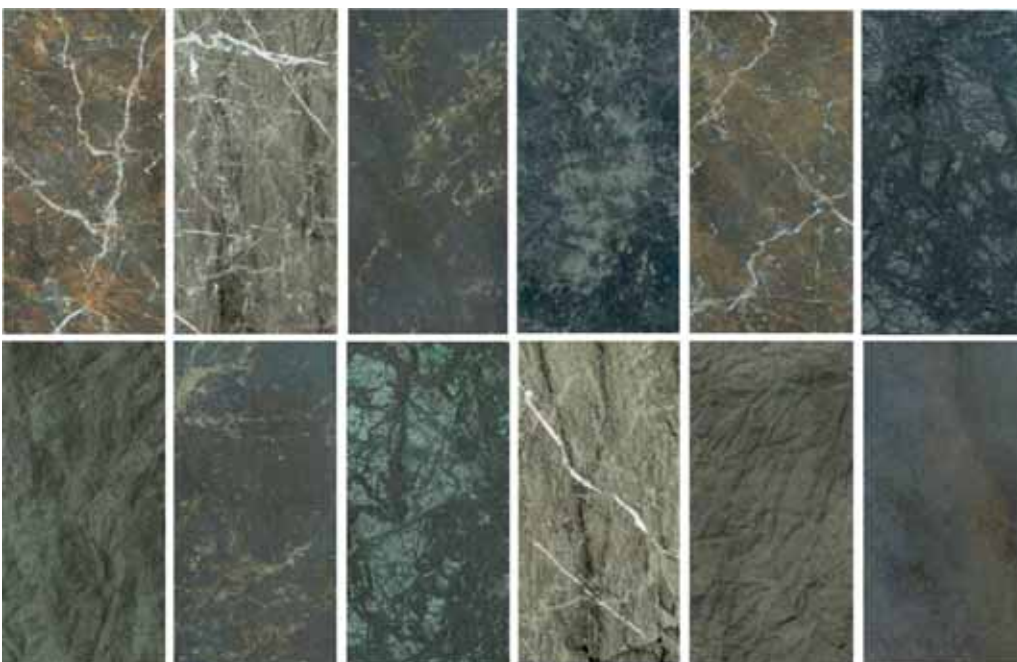

Tile Size (mm): 300x600

Weight (kg): 2,875 kg

Box Details:

Tile Area (m²/box): 1.44

30x60

NEVADAGREEN Bright Porcelain

Tile Details:

Tile Size (mm): 300x600